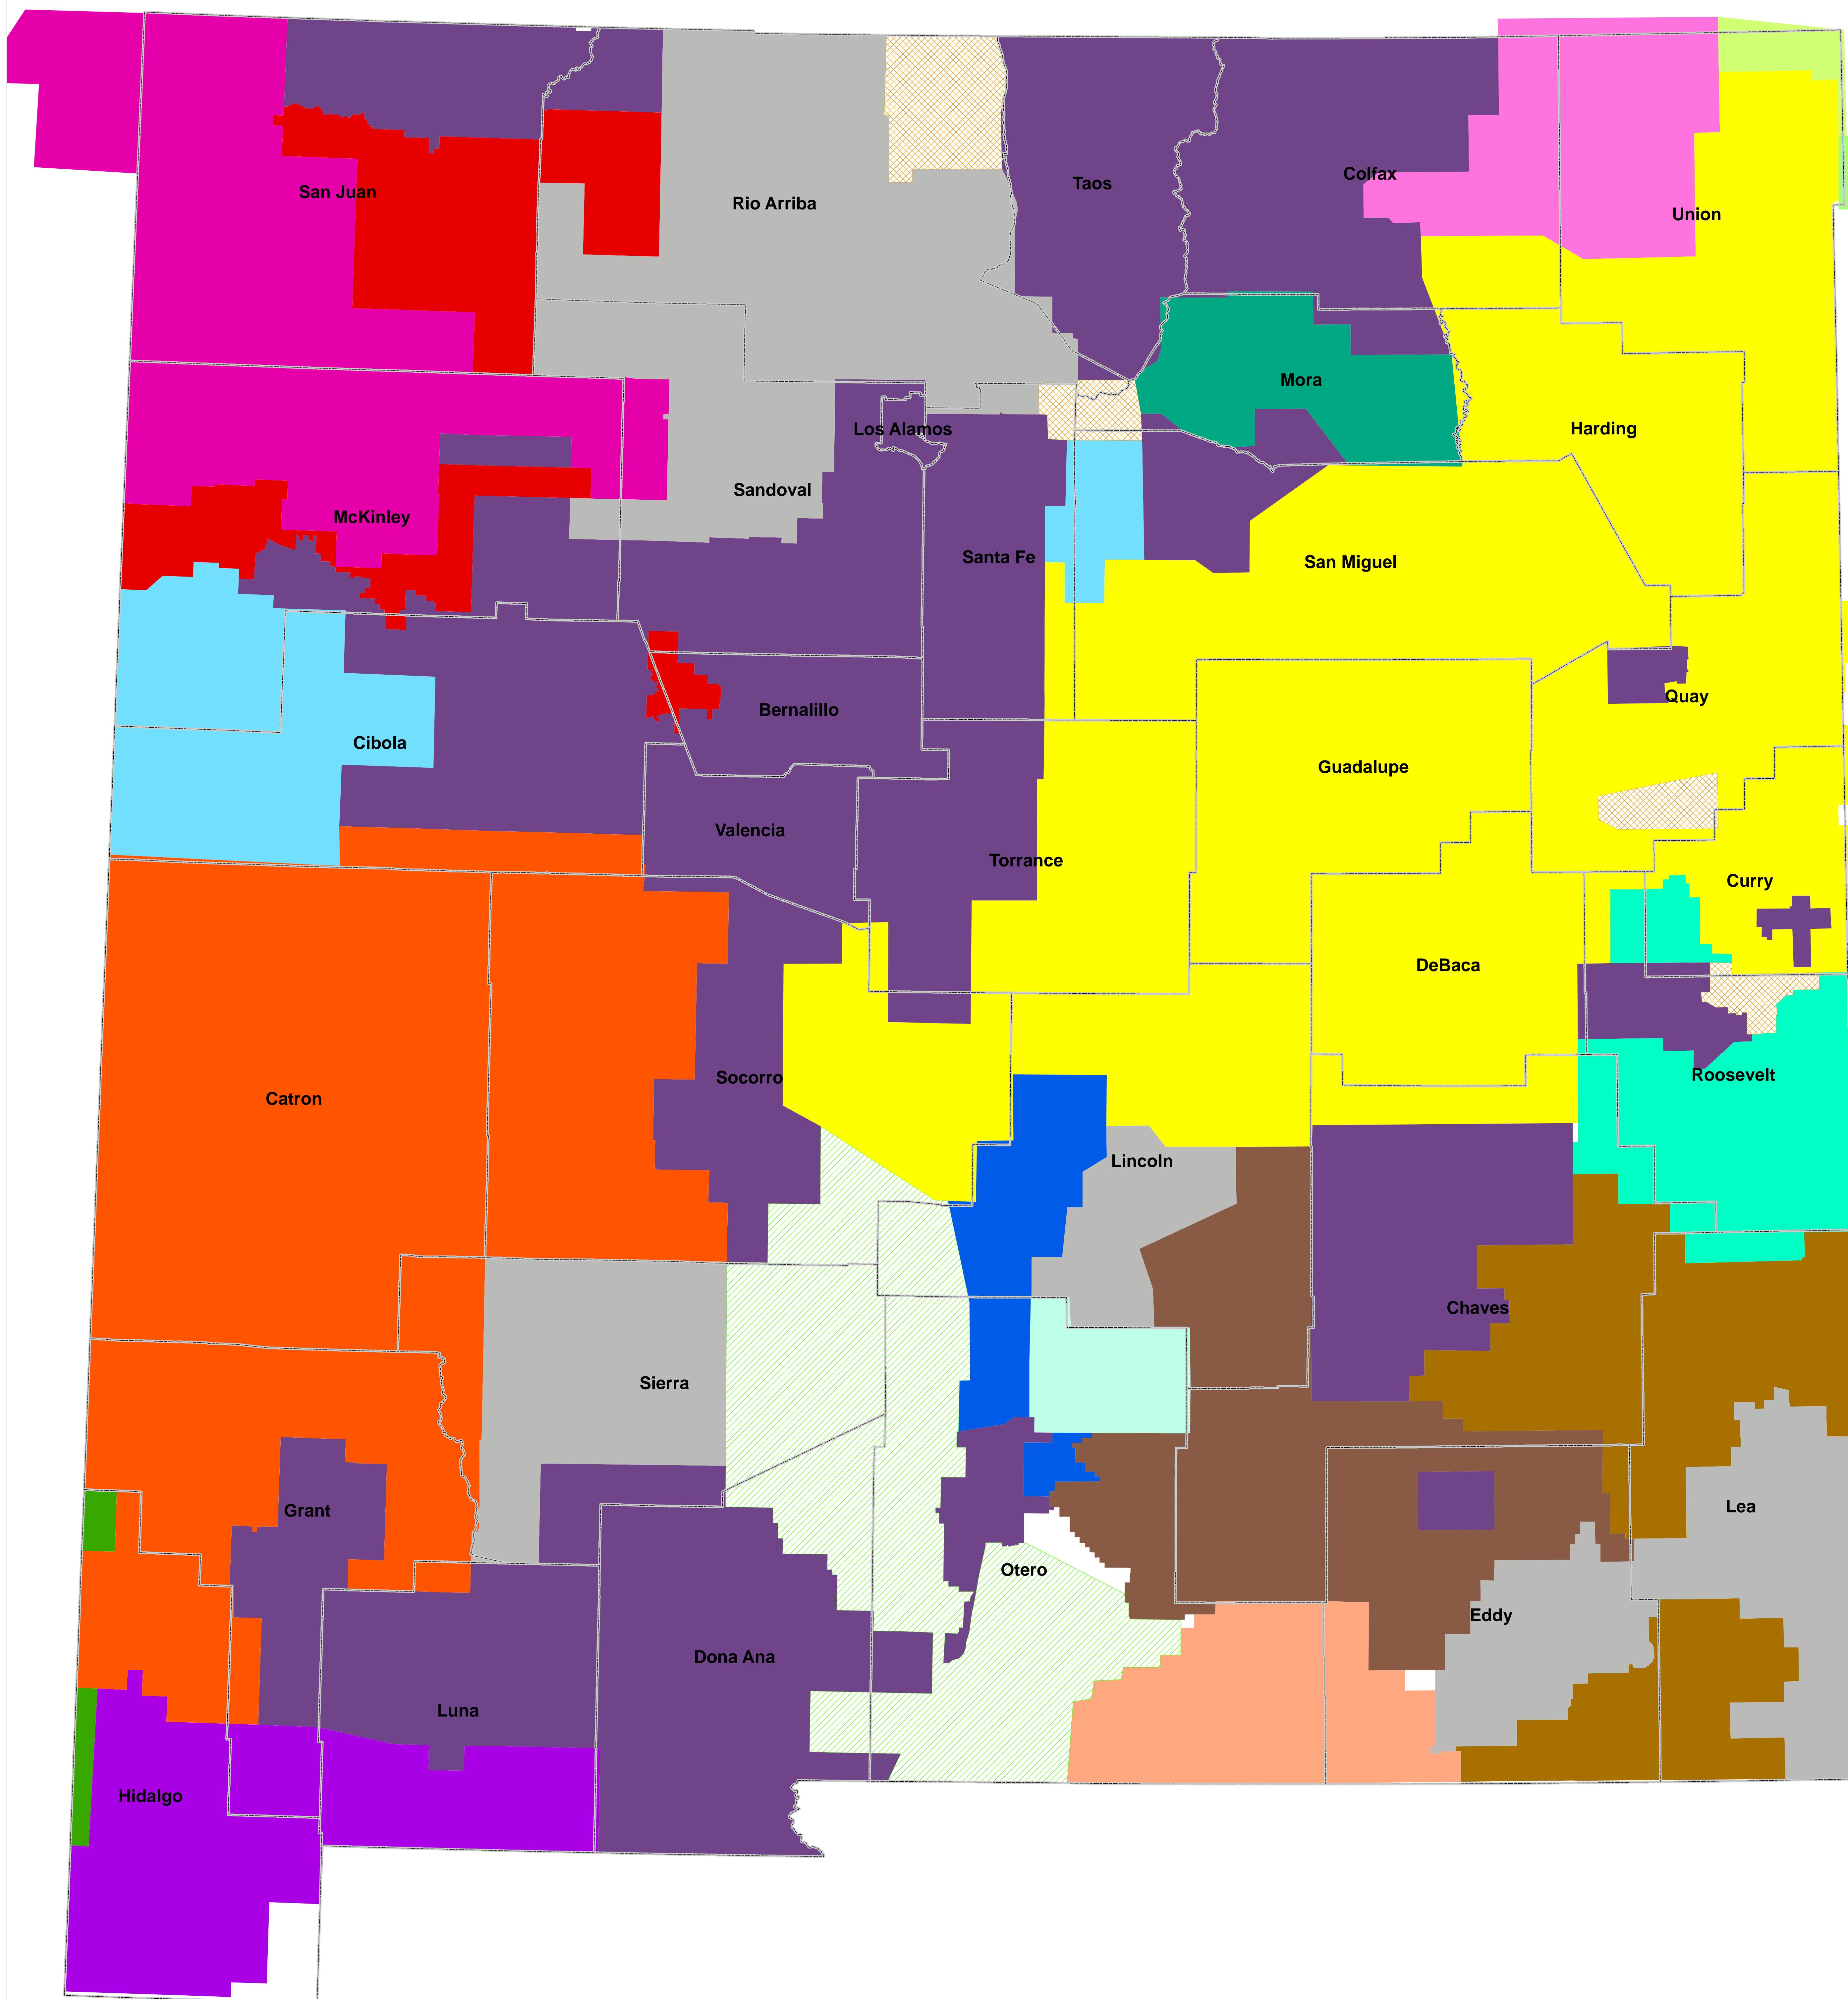

# New Mexico LEC Boundaries

## LECs:

- BACA VALLEY
- CENTURYTEL
- COPPER VALLEY
- DELL TEL COOP
- ENMR
- LA JICARITA
- LEACO
- MESCALERO
- NAVAJO COMM
- PAN HANDLE
- PVT
- QWEST
- ROOSEVELT
- SACRED WIND
- TULAROSA BASIN
- VALLEY
- WESTERN NM
- WINDSTREAM
- XIT
- DOD
- UNKNOWN

0

This is a draft map and does NOT represent accurate boundary data.  
 This map is intended for the sole purpose of displaying the progress in the collection of the New Mexico telephone exchange boundaries. This map replaces any previous map produced by SDR which displays this or similar information.  
 Compiled by: Jeffrey B. Kelley February 25, 2009  
 jkelley@sdrmaps.com  
 http://www.sdrmaps.com/  
 Copyright 2009 Spatial Data Research, Inc  
 The data on this document is believed to be accurate. However, SDR makes no warranties, express or implied, including fitness for use.